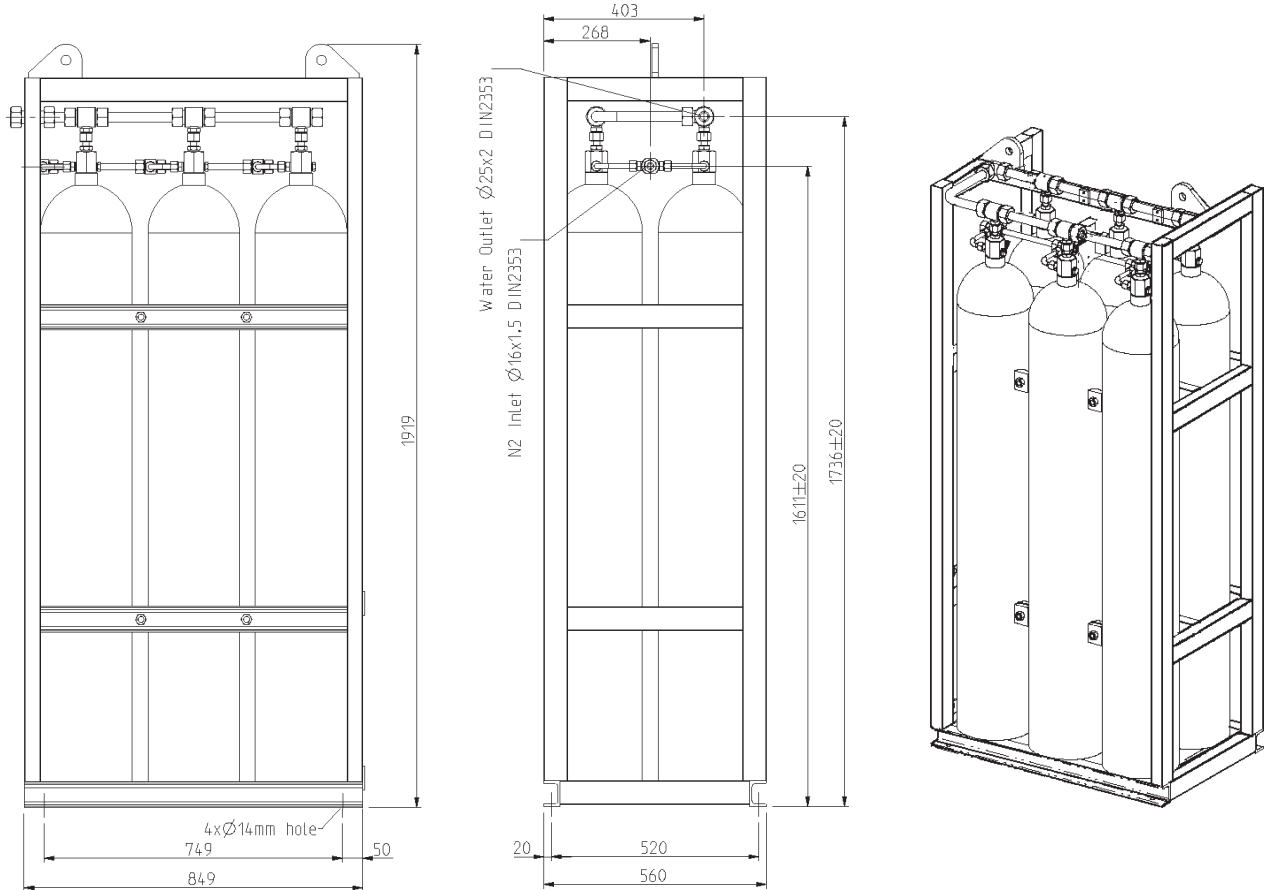

HI-FOG®

Technical Data Sheet TE6113

Water cylinder unit WGUx

Stock code E622XX (see table below)

TA

01 Oct 2003

Water cylinder rack for GPU unit. WGU6 is shown in main drawing.

Max. working pressure 200 bar.

Water cylinder á 50 L
 mass (dry) 67 kg
 mass (filled) 117 kg

Product	Model	Line Diagram no.	Parts list
E62217	WGU3	DH DUWA000666	THPUWA000666
E62218	WGU4		
E62220	WGU6		