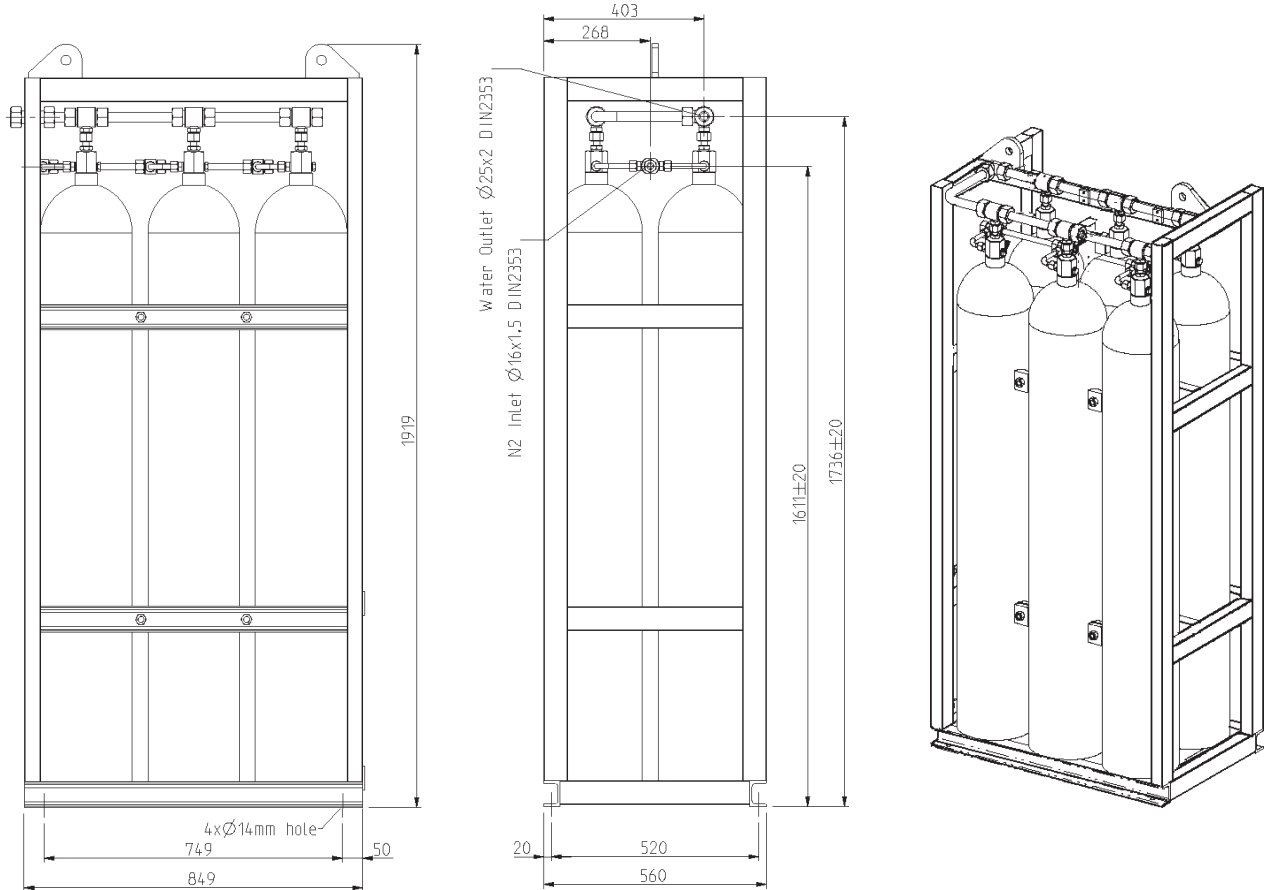

# Water cylinder unit WGUx

Stock code E622XX (see table below)

TA

01 Oct 2003

Water cylinder rack for GPU unit. WGU6 is shown in main drawing.

Max. working pressure 200 bar.

Water cylinder á 50 L  
mass (dry) 67 kg  
mass (filled) 117 kg

Product	Model	Line Diagram no.	Parts list
E62217	WGU3	DH DUWA000666	THPUWA000666
E62218	WGU4		
E62220	WGU6		