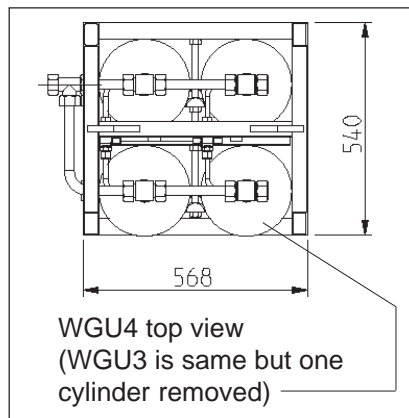

HI-FOG®

Technical Data Sheet TE6113

Water cylinder unit WGUx

Stock code E622XX (see table below)

TA

01 Oct 2003

Water cylinder rack for GPU unit. WGU6 is shown in main drawing.

Max. working pressure 200 bar.

Water cylinder á 50 L
 mass (dry) 67 kg
 mass (filled) 117 kg

Product	Model	Line Diagram no.	Parts list
E62217	WGU3	DH DUWA000666	THPUWA000666
E62218	WGU4		
E62220	WGU6		