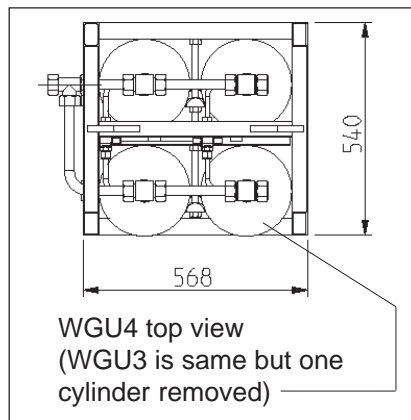

# Water cylinder unit WGUx

Stock code E622XX (see table below)

TA

01 Oct 2003

Water cylinder rack for GPU unit. WGU6 is shown in main drawing.

Max. working pressure 200 bar.

Water cylinder á 50 L  
mass (dry) 67 kg  
mass (filled) 117 kg

Product	Model	Line Diagram no.	Parts list
E62217	WGU3	DH DUWA000666	THPUWA000666
E62218	WGU4		
E62220	WGU6		