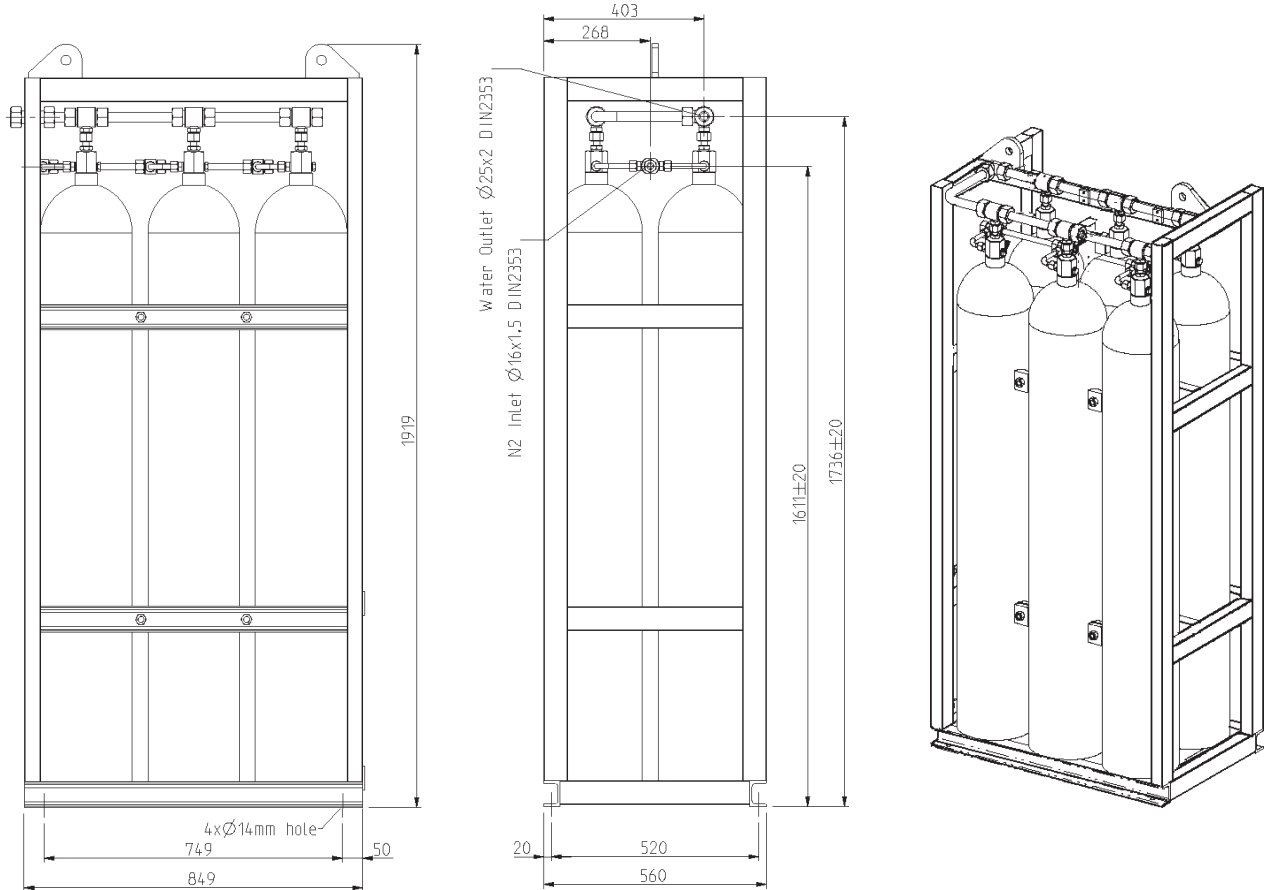

# Water cylinder unit WGUx

Stock code E622XX (see table below)

TA

01 Oct 2003

Water cylinder rack for GPU unit. WGU6 is shown in main drawing.

Max. working pressure 200 bar.

Water cylinder á 50 L  
 mass (dry) 67 kg  
 mass (filled) 117 kg

Product	Model	Line Diagram no.	Parts list
E62217	WGU3	DH DUWA000666	THPUWA000666
E62218	WGU4		
E62220	WGU6		