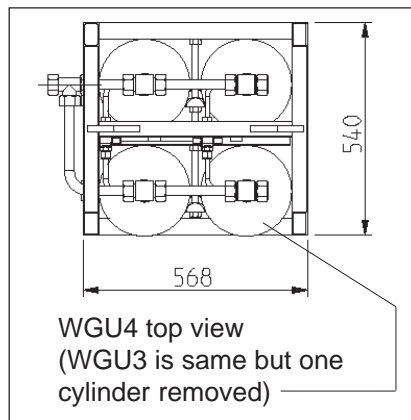

# Water cylinder unit WGUx

Stock code E622XX (see table below)

TA

01 Oct 2003

Water cylinder rack for GPU unit. WGU6 is shown in main drawing.

Max. working pressure 200 bar.

Water cylinder á 50 L  
 mass (dry) 67 kg  
 mass (filled) 117 kg

Product	Model	Line Diagram no.	Parts list
E62217	WGU3	DH DUWA000666	THPUWA000666
E62218	WGU4		
E62220	WGU6		