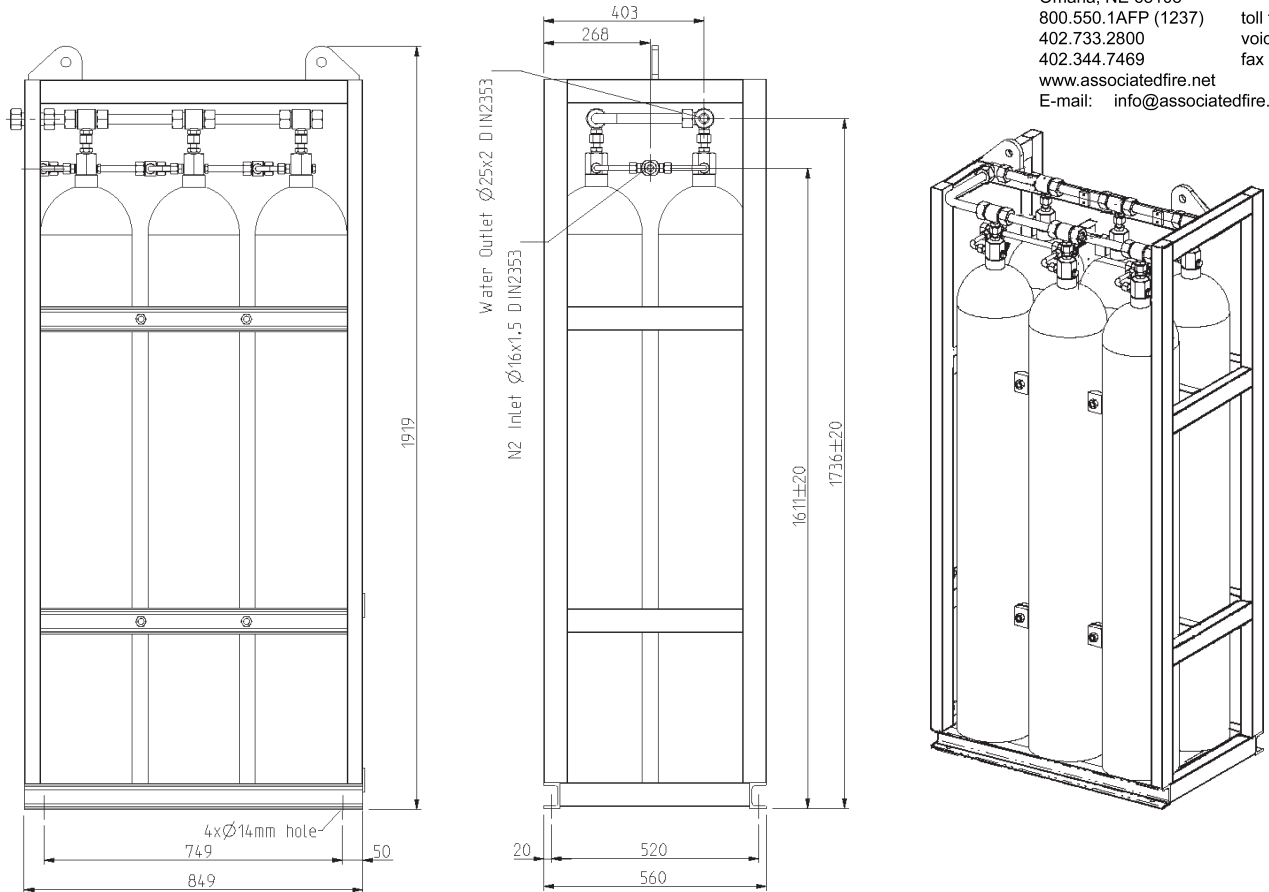

HI-FOG®

Technical Data Sheet TE6113

Water cylinder unit WGUx

Stock code E622XX (see table below)

TA

01 Oct 2003

Water cylinder rack for GPU unit. WGU6 is shown in main drawing.

Max. working pressure 200 bar.

2316 So. 24th Street
Omaha, NE 68108
800.550.1AFP (1237) toll free
402.733.2800 voice
402.344.7469 fax
www.associatedfire.net
E-mail: info@associatedfire.net

Water cylinder á 50 L
mass (dry) 67 kg
mass (filled) 117 kg

Product	Model	Line Diagram no.	Parts list
E62217	WGU3	DHUWA000666	THPUWA000666
E62218	WGU4		
E62220	WGU6		