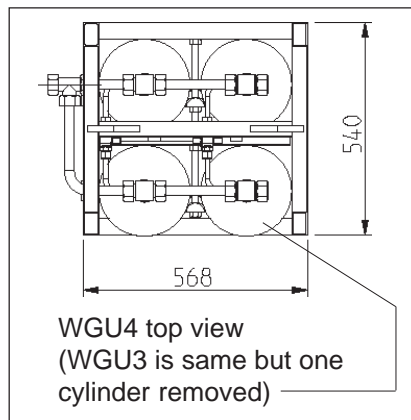

HI-FOG®

Technical Data Sheet TE6113

Water cylinder unit WGUx

Stock code E622XX (see table below)

TA

01 Oct 2003

Water cylinder rack for GPU unit. WGU6 is shown in main drawing.

Max. working pressure 200 bar.

Product	Model	Line Diagram no.	Parts list
E62217	WGU3	DHUWA000666	THPUWA000666
E62218	WGU4		
E62220	WGU6		